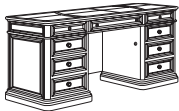

JUNIOR CREDEZA
7589-22
W66 D24 H30